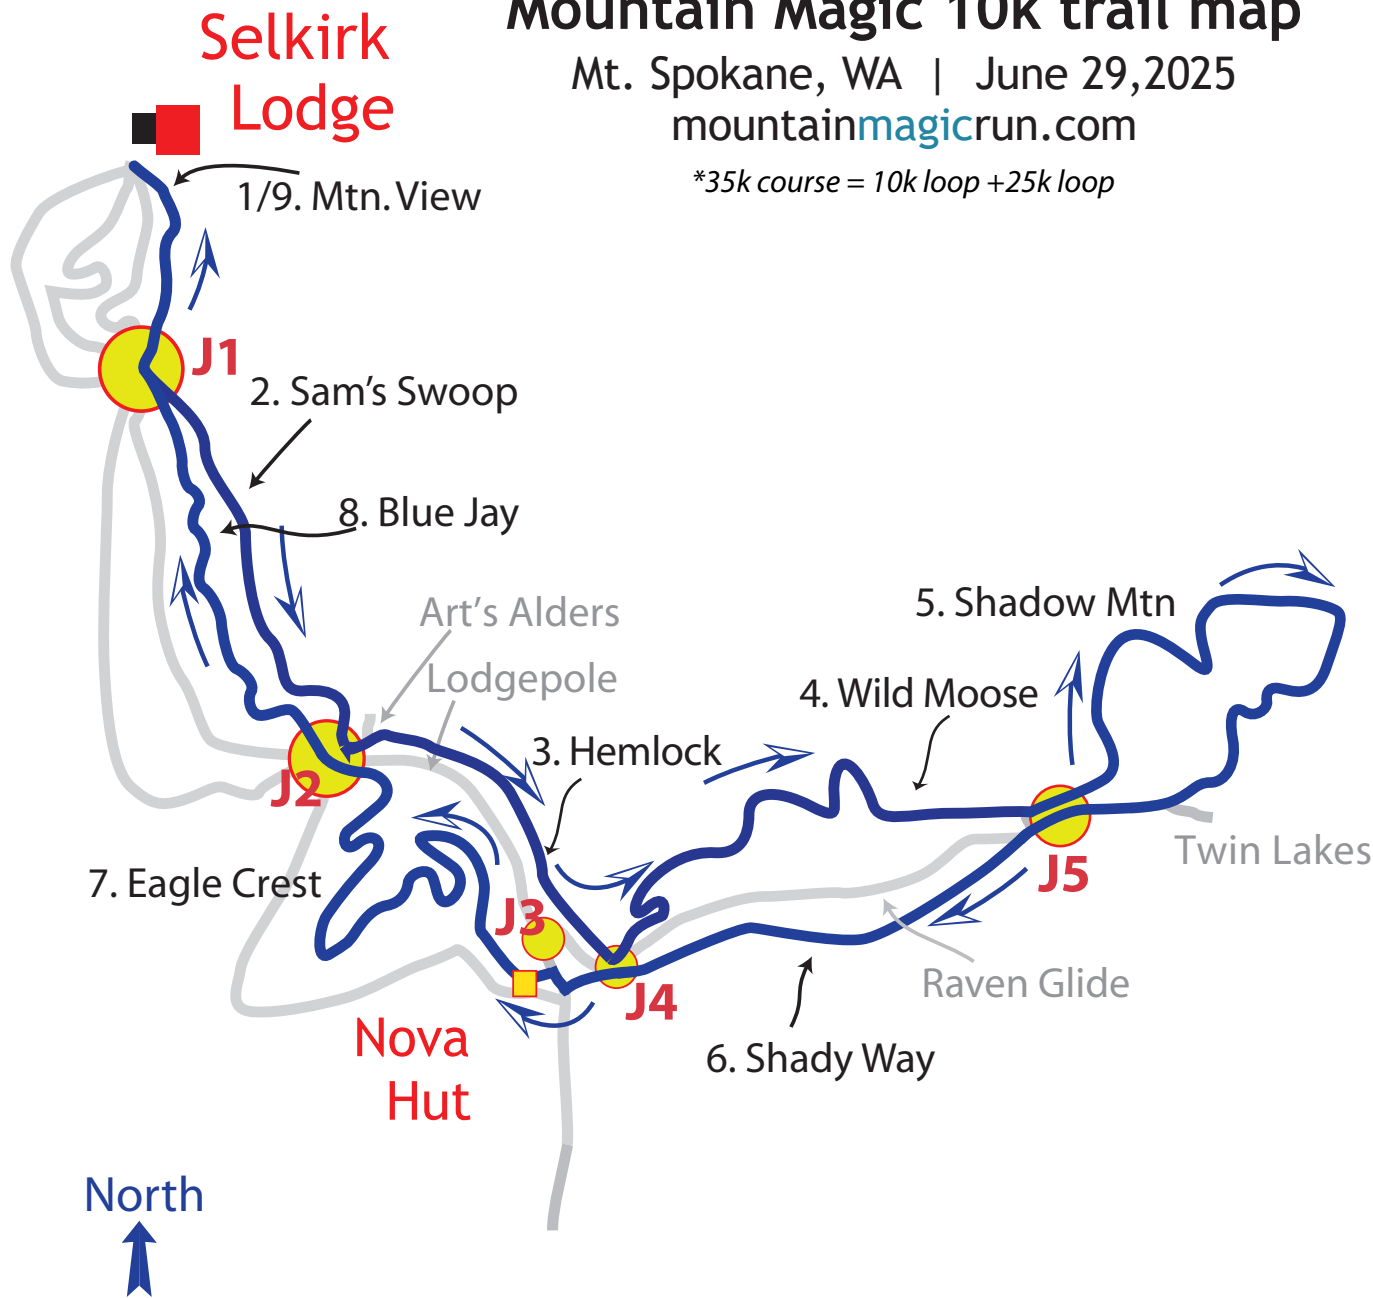

# Mountain Magic 10k trail map

Mt. Spokane, WA | June 29, 2025

mountainmagicrun.com

\*35k course = 10k loop + 25k loop

## 10k (11.2k) route

- 1. Mtn View .5
- 2. Sam's Swoop 1.1
- 3. Hemlock .8
- 4. Wild Moose 1.2
- 5. Shadow Mtn 2.2
- 6. Shady Way 1.1
- water station ---
- 7. Eagle Crest 1.7
- 8. Blue Jay 1.1
- 9. Mtn view .5
- TOTAL: 10.2k

Map subject to change as necessary